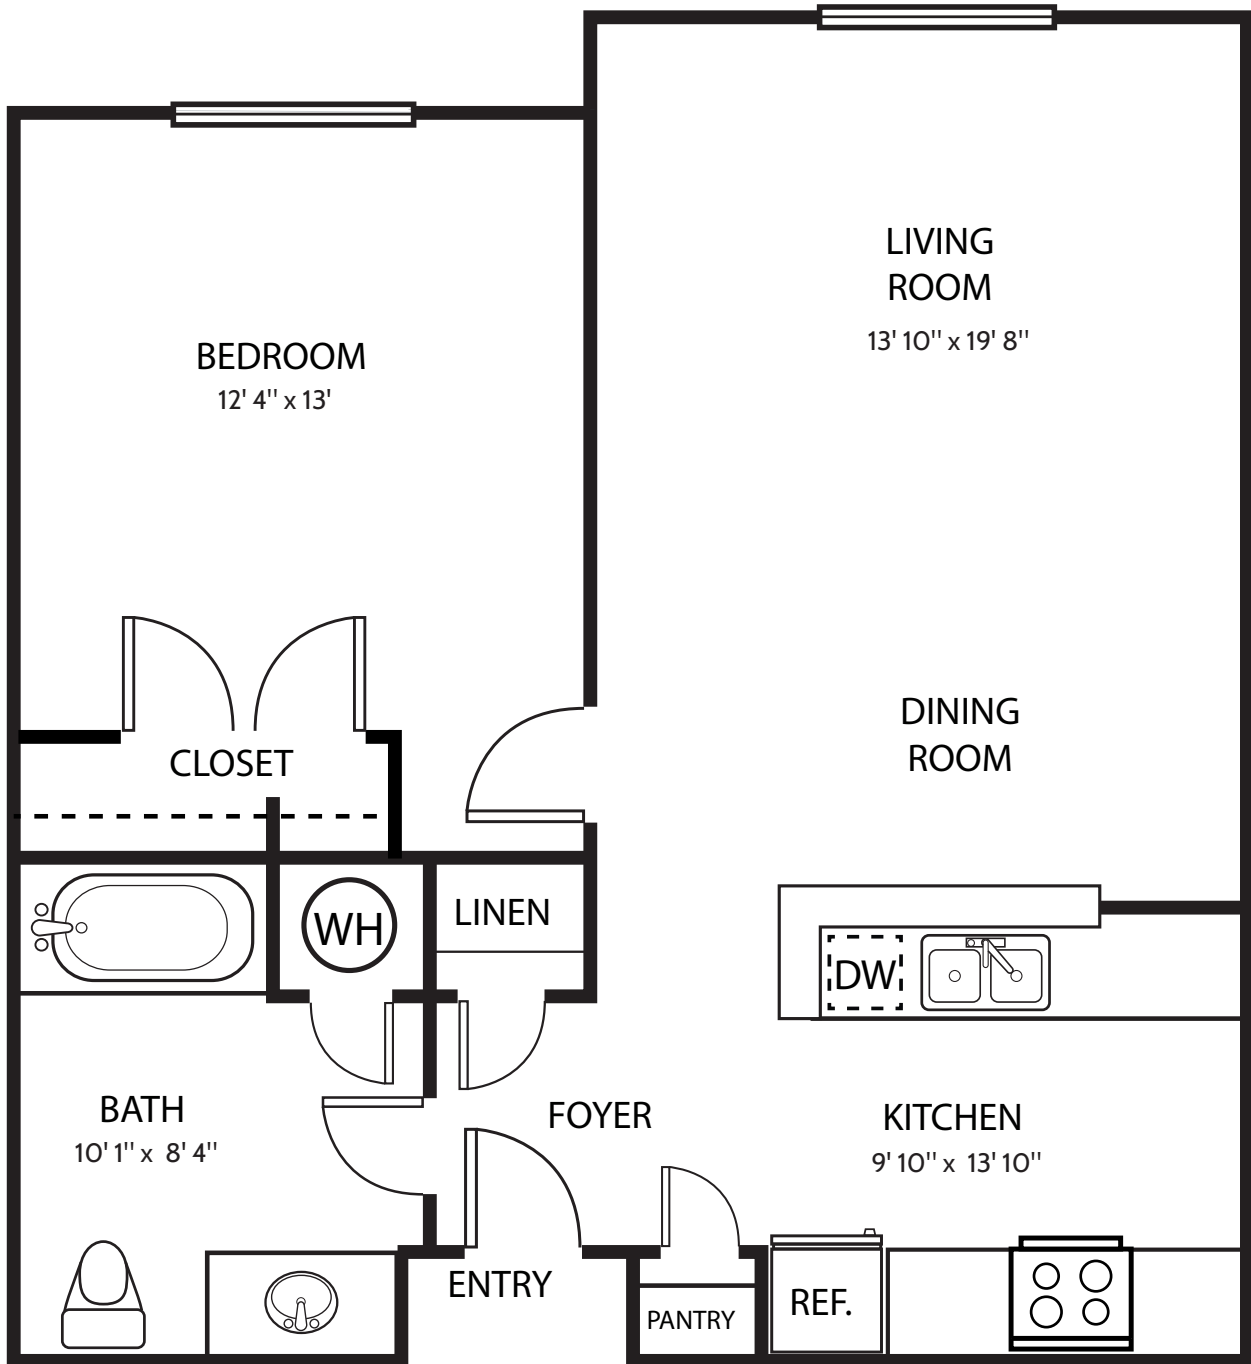

THE RETREAT

Renaissance

Bearden

1 Bedroom
1 Bath
771 square feet

Current Rent: _____