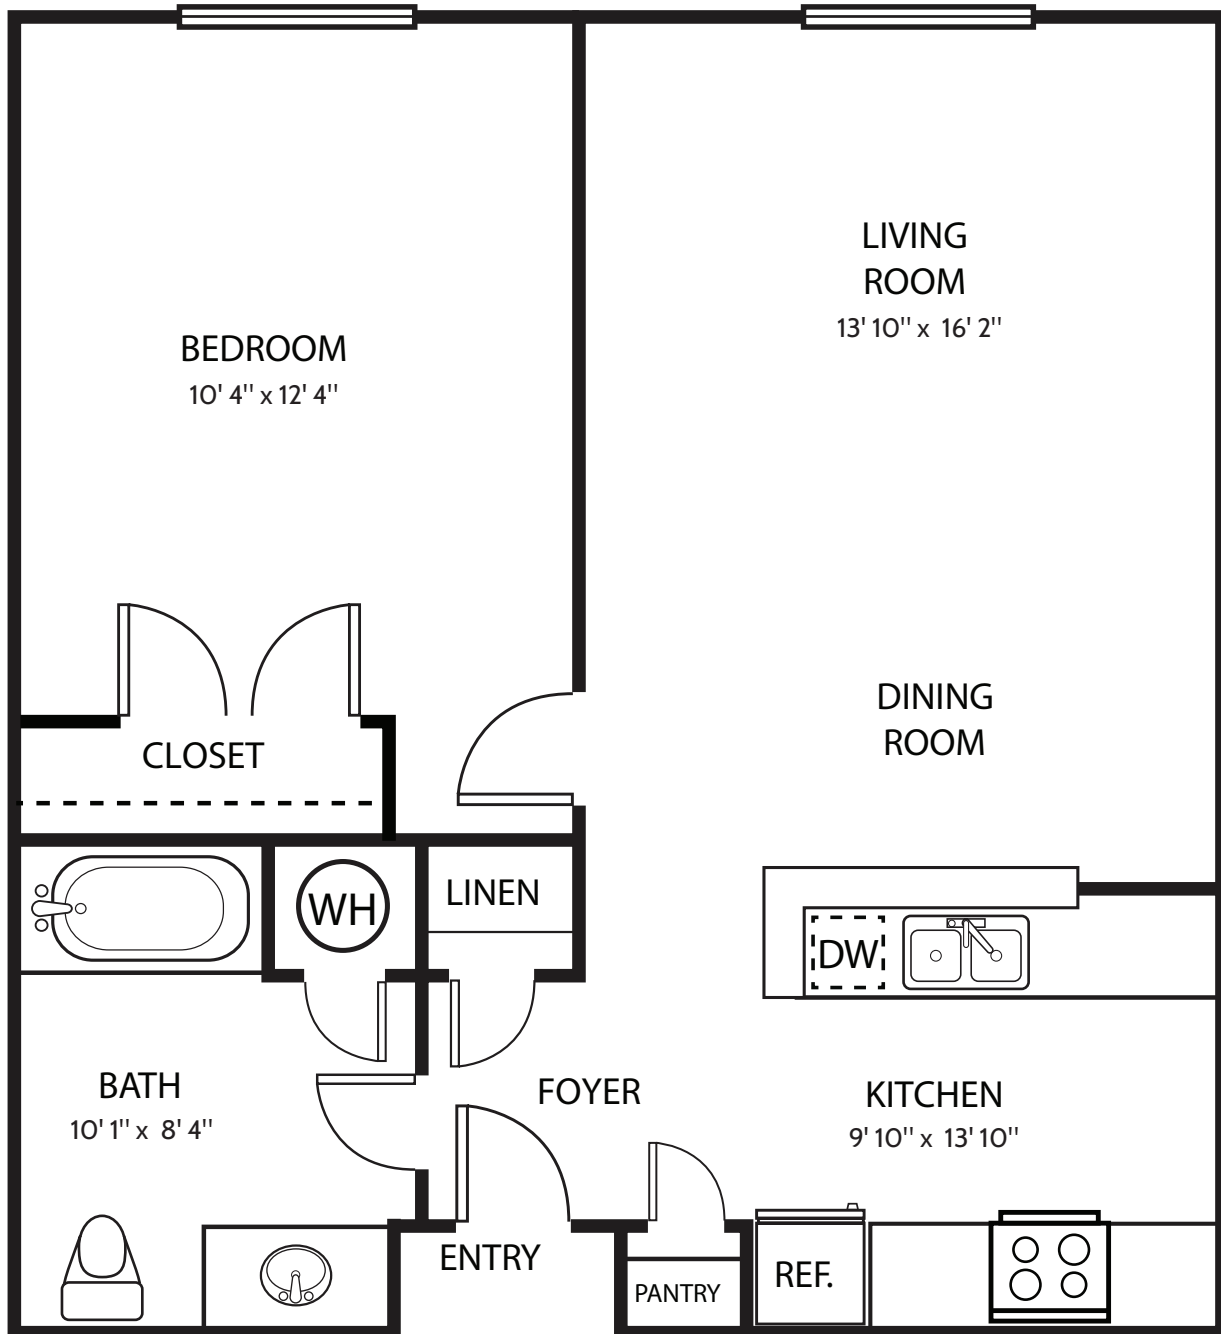

THE RETREAT

# Ellington

1 Bedroom  
1 Bath  
708 square feet

Current Rent: \_\_\_\_\_